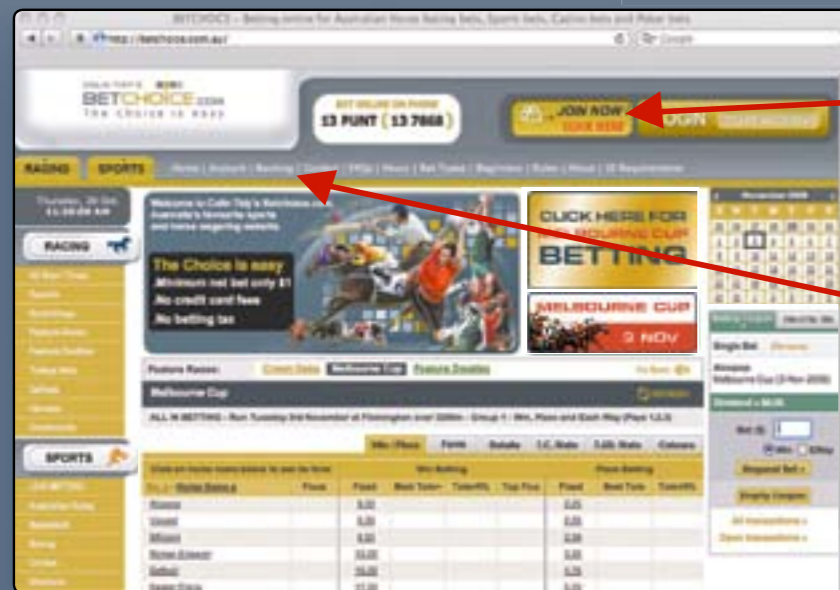

**Bet online in seconds at  
www.betchoice.com.au  
or phone 13 PUNT (13 78 68)**

Bet on *quinellas, trifectas, exactas* and *quaddies*, right up to jump time on all gallops, harness and also greyhound racing.

Try our fast, reliable, easy-to-use website.

**1** JOIN HERE.  
(This takes about 90 seconds)

**2** DEPOSIT  
by credit  
card here.

Minimum net bet only \$1  
NO credit card fees  
NO betting tax

COLIN TIDY'S  
**BETCHOICE**.COM.AU